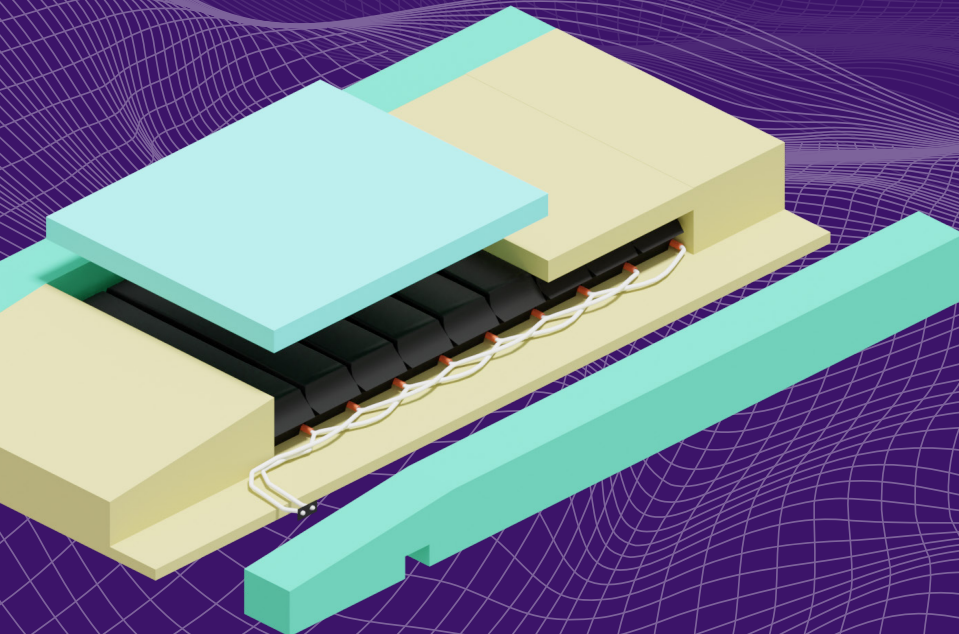

Atlas Hybrid

With optional alternating pressure

The Atlas Hybrid is a self-adjusting mattress that utilizes equalization technology to provide maximum pressure redistribution for the prevention and treatment of pressure injuries. The multi-zone top has Serene™ foam in the middle section for immersion plus a 5-degree sloped foot section made with Super Soft™ foam to help transfer excess pressure from the heels. Beneath the top layer, interconnected chambers provide pressure redistribution, and there are 4" wide firm borders to ensure a solid transfer edge.

A manual ROHO® air pump can be used to easily adjust the softness/firmness of the chambers. Both the closure kit and pump come included with the Atlas Hybrid.

Add the Atlas Hybrid Pump to transform the mattress into a powered alternating pressure surface for enhanced support and pressure relief.

Features at a glance

- Suitable for vulnerable clients at risk for pressure injuries
- Interconnected chambers and valves for pressure redistribution
- ROHO pump to adjust the firmness
- Sloped foot section helps reduce pressure from heels
- 4" wide firm borders for safe transfers
- Fluid-resistant, four-way stretch cover that is wipeable for easy cleaning
- Maximum client weight for 42" and 48" is 600 lb, all other sizes max 450 lb
- Atlas Hybrid is available in three widths:
 - 35" / 39" / 42" / 48" and 80"L x 7"H;
- Custom configurations available

Atlas Hybrid Pump